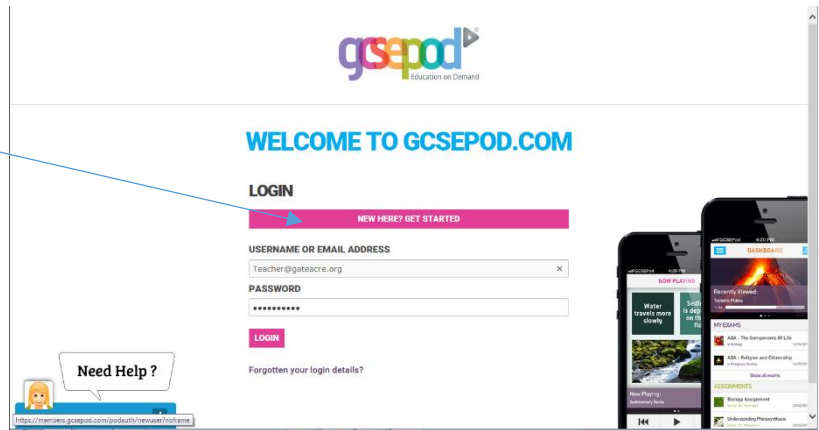

To access GCSE Pod please follow the link below:

<https://www.gcsepod.com/>

Click here.....

New users Click here.....

PLEASE FOLLOW THE LINK FOR YOUR ACCOUNT TYPE BELOW:

[PUPIL](#)

[TEACHER](#)

Select teacher.