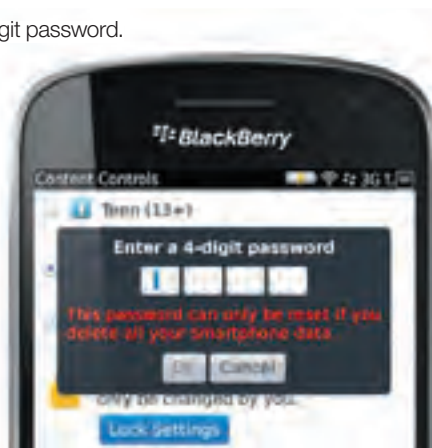

How to...

set up BlackBerry® App World™ Content Rating Controls

BlackBerry® App World™ is the official store for BlackBerry® users to browse, download and update third party applications (apps), such as games and ringtones.

Each item in the BlackBerry® App World™ storefront is assigned a rating based on the audience that it is intended for.

You can filter what content you see in BlackBerry® App World™ and lock your settings using a four-digit password. Please refer to the boxout on the next page for the Content Ratings descriptions.

Step 1

Set Content Ratings controls

- On the home screen or in a folder, click the App World™ icon.
- Click 'My Account', then 'Content Controls'.
- Choose the type of content you want to see.

Step 2

Lock the settings

- Click 'Lock Settings'.
- Enter your four-digit password. Click 'OK'.
- Press the Menu key, then click 'Save'.

Step 3

Change any of the settings

- Click 'My Account', then 'Content Controls'. Then select 'Unlock'.
- Type your four-digit password. Click 'OK'.
- Then follow the process previously outlined in Steps 1c, 2a, 2b and 2c.